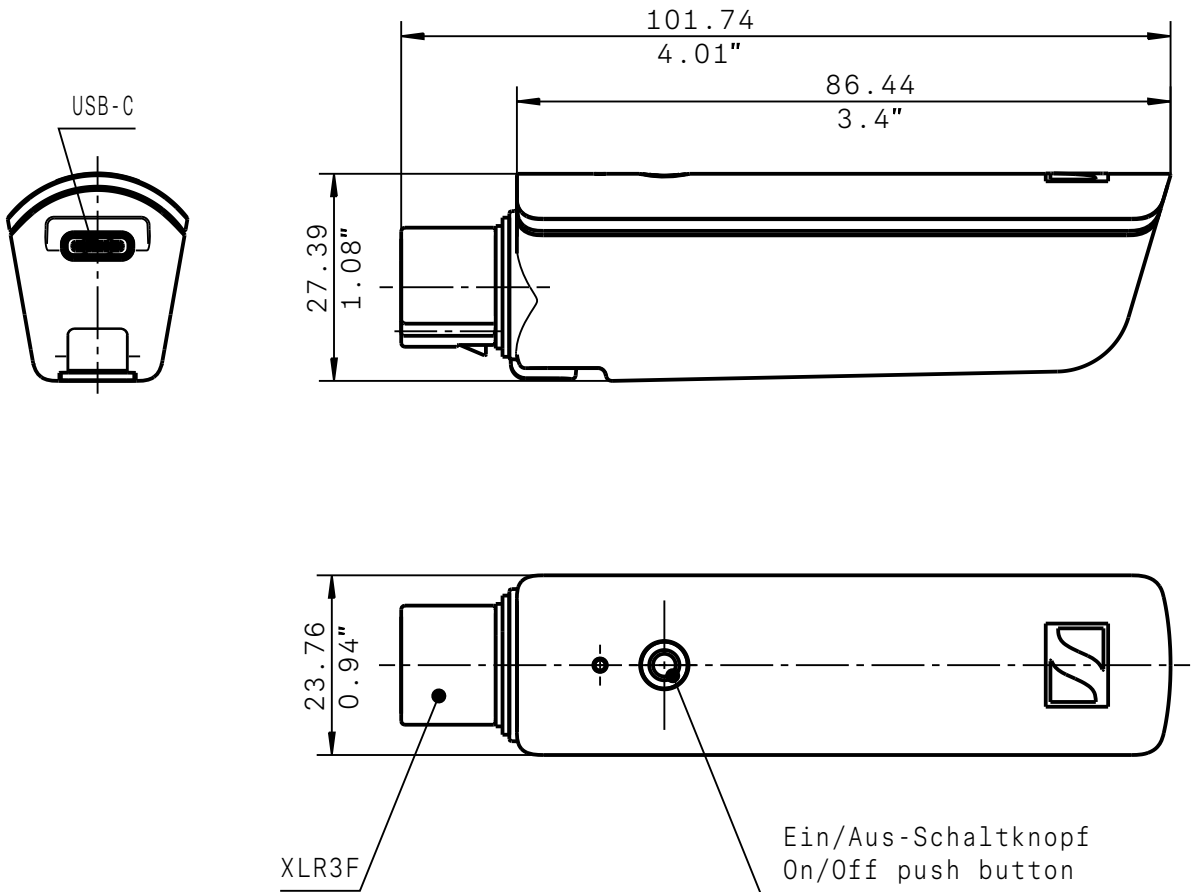

Product properties:

Dimensions

XSW-D XLR FEMALE TX	approx. 102 x 24 x 28 mm
XSW-D MINI JACK TX	approx. 86 x 24 x 28 mm
XSW-D INSTRUMENT TX	approx. 122 x 24 x 28 mm
XSW-D XLR MALE RX	approx. 109 x 24 x 28 mm
XSW-D MINI JACK RX	approx. 86 x 24 x 28 mm
XSW-D INSTRUMENT RX	approx. 122 x 24 x 28 mm
XSW-D PEDALBOARD RX	approx. 130 x 82 x 51 mm

XSW-D BELTPACK CLIP Art. no. 508650

Transmitter belt clip

XSW-D HOTSHOE MOUNT Art. no. 508651

Camera mount for XSW-D receivers

XS Wireless Digital Vocal Set

DIMENSIONS

XSW-D XLR FEMALE TX

XS Wireless Digital Vocal Set

DIMENSIONS

XSW-D XLR MALE RX